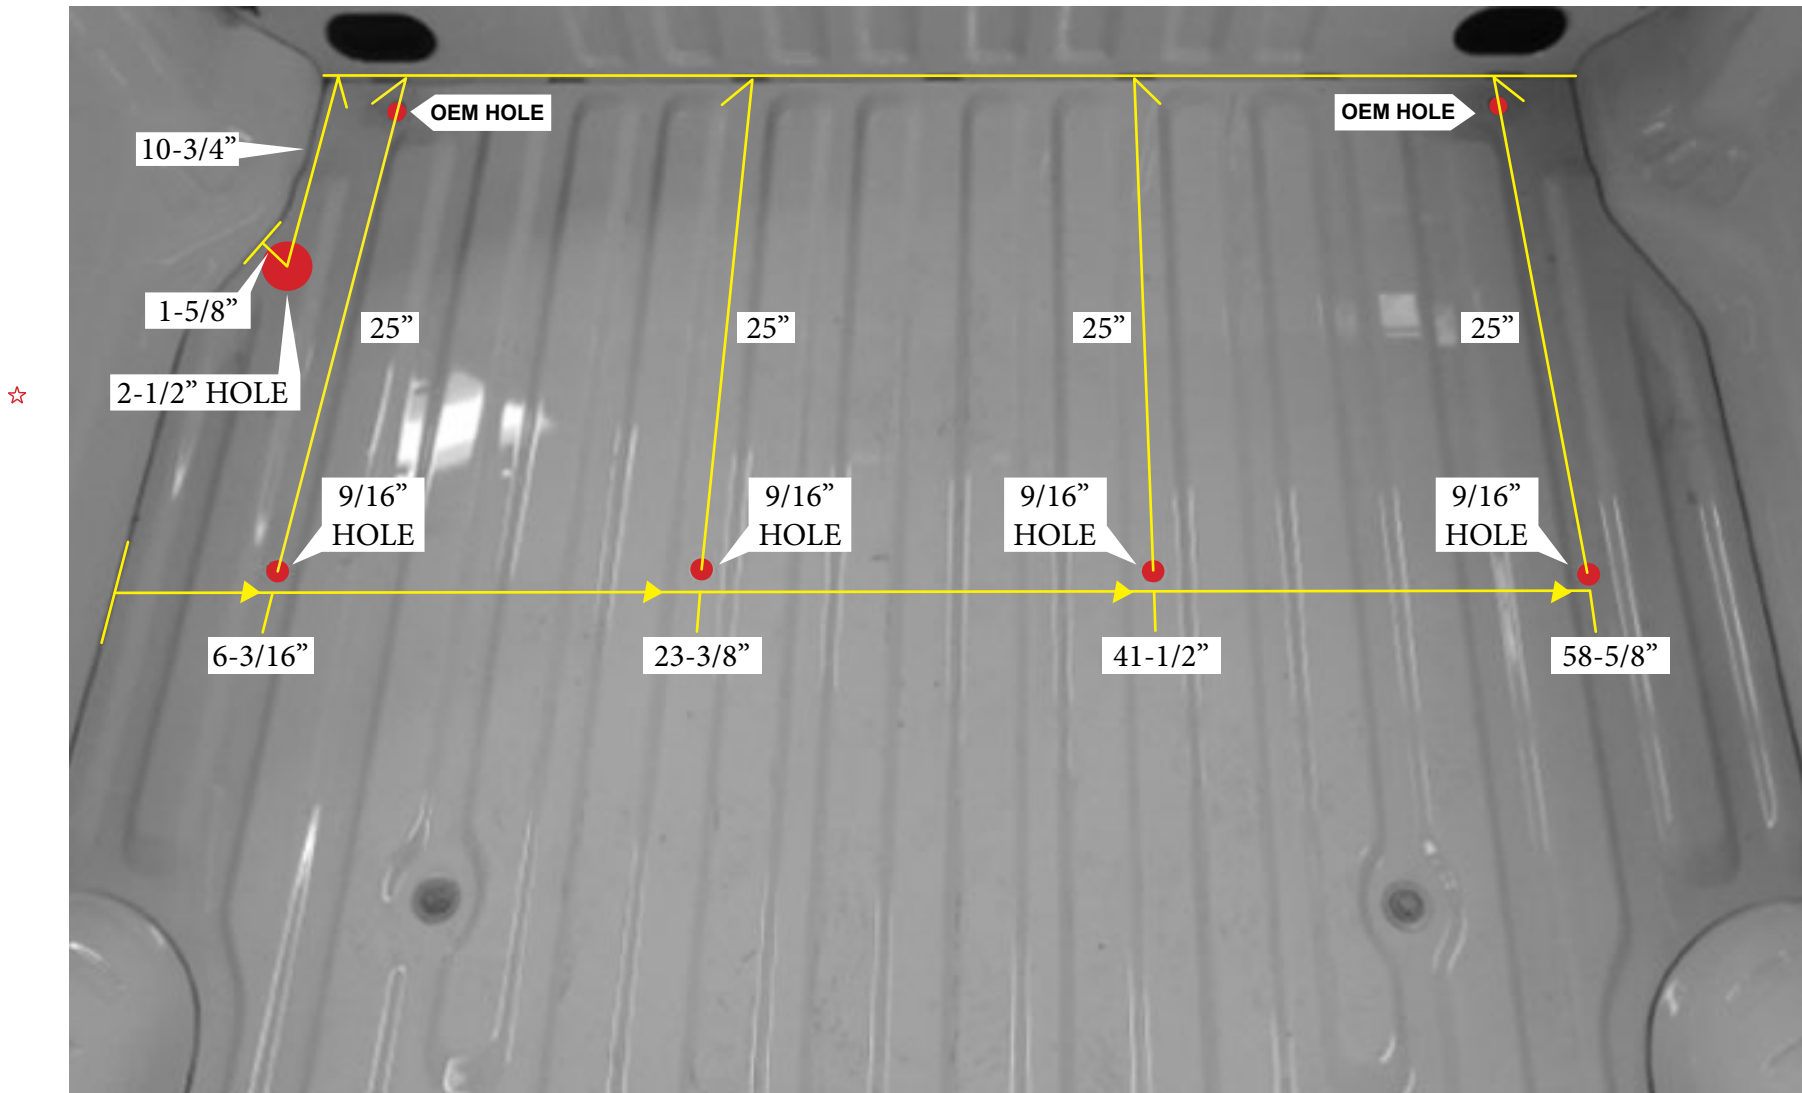

8' (LONG BED) - 21" X 60" CYLINDER

Drill 2-1/2" grommet hole in center corner island.

Drill 9/16" holes in center between ribs

Updated: 8-12-20

17-20-6.2-DRILLTEMP-21x60