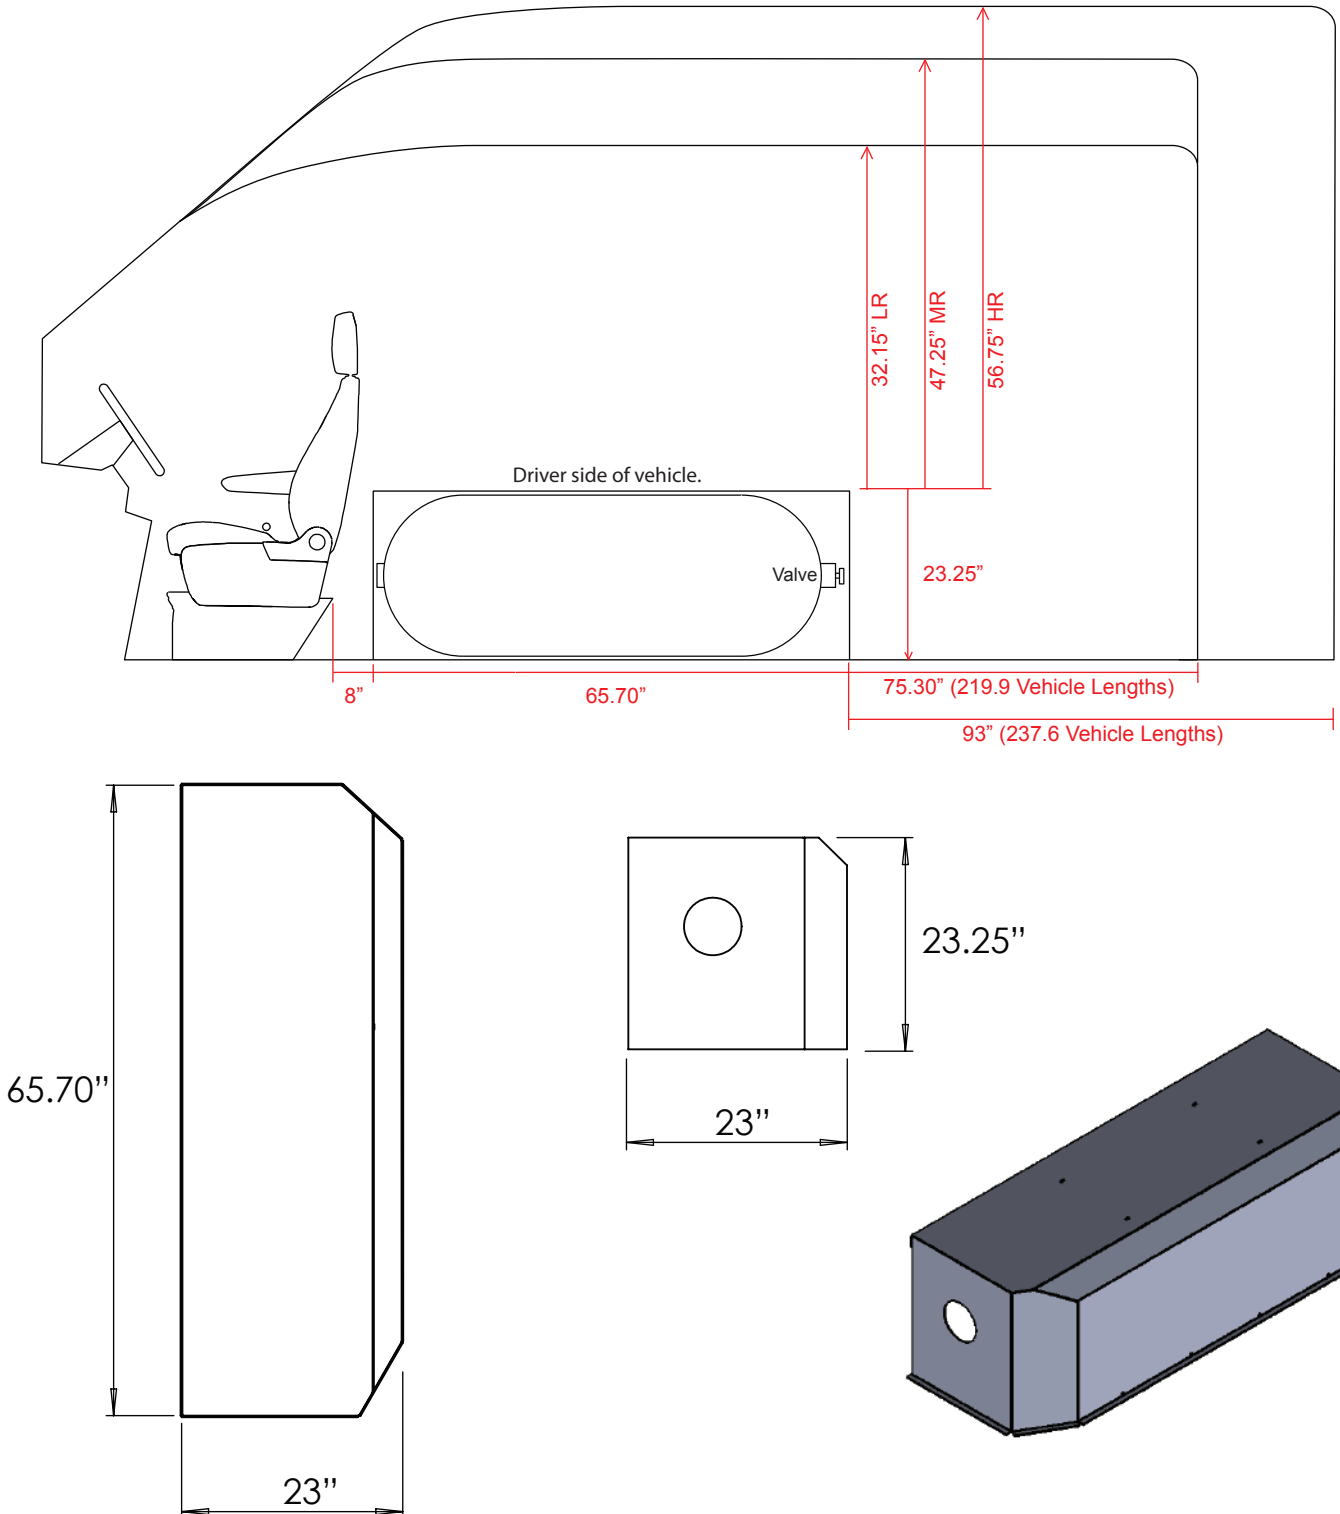

## 2021-2023 Ford CNG Cargo Transit Tank Option Front to Back Behind Driver Seat Against Side Wall.

- 21 GGE (Qty 1) 21" x 60" Type 4 CNG Tank.
- Must have 148" Wheelbase, 130" will not fit this size tank.

## 2021-2023 Ford CNG Cargo Transit Tank Option Left to Right Behind Front Driver/Passenger Seats

- 21 GGE (Qty 1) 21" x 60" Type 4 CNG Tank.